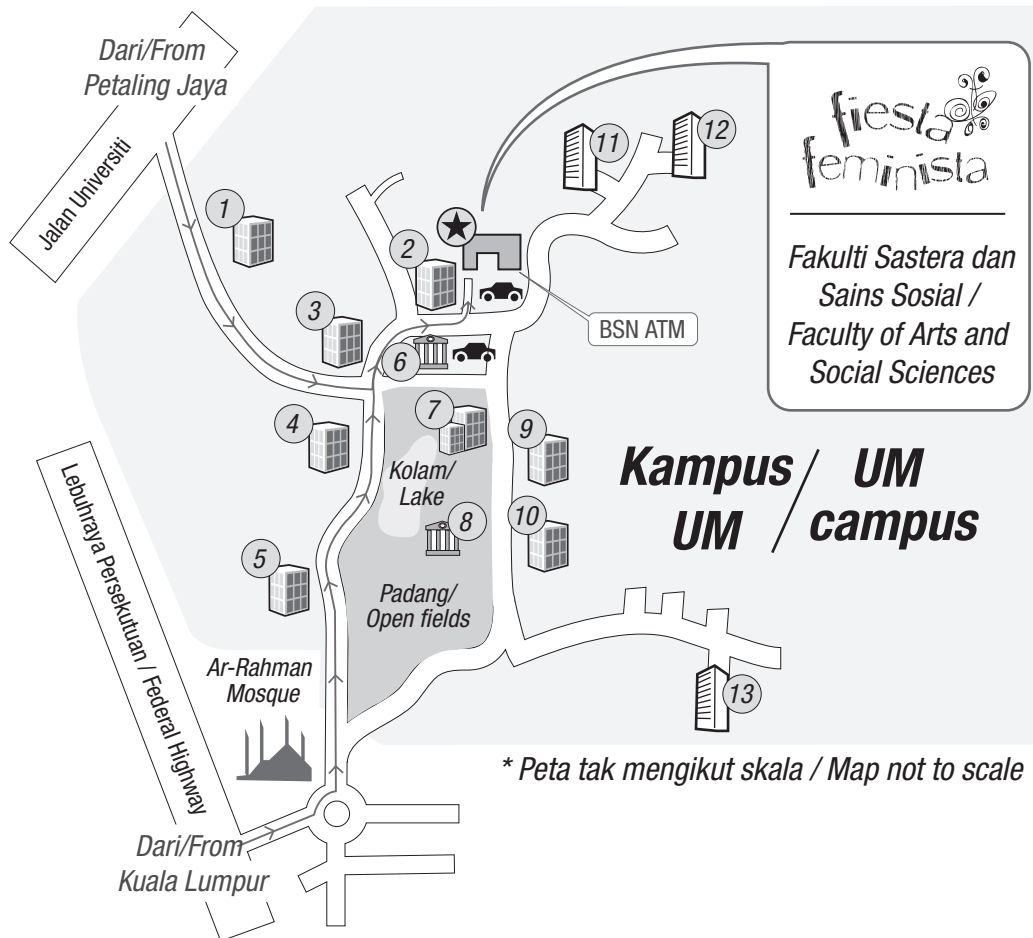

Universiti Malaya Campus Map

Arahan ke  Fakulti Sastera dan Sains Sosial / Directions to the Faculty of Arts and Social Sciences

 Tempat letak kereta / Car park

- | | |
|--|--|
| ① Fakulti Ekonomi dan Pentadbiran /
Faculty of Economics and Administration | ⑦ Perdanasiswa & Cultural Centre |
| ② Fakulti Pendidikan / Faculty of Education | ⑧ Dewan Tunku Chancellor |
| ③ Fakulti Perniagaan dan Perakaunan /
Faculty of Business and Accountancy | ⑨ Bangunan Pemeriksaan / Exam Building |
| ④ Fakulti Kejuruteraan / Faculty of Engineering | ⑩ Rumah Universiti |
| ⑤ Fakulti Undang-undang / Faculty of Law | ⑪ Kolej 3 / 3rd College |
| ⑥ Perpustakaan / Library | ⑫ Kolej 7 / 7th College |
| | ⑬ Kolej 12 / 12th College |